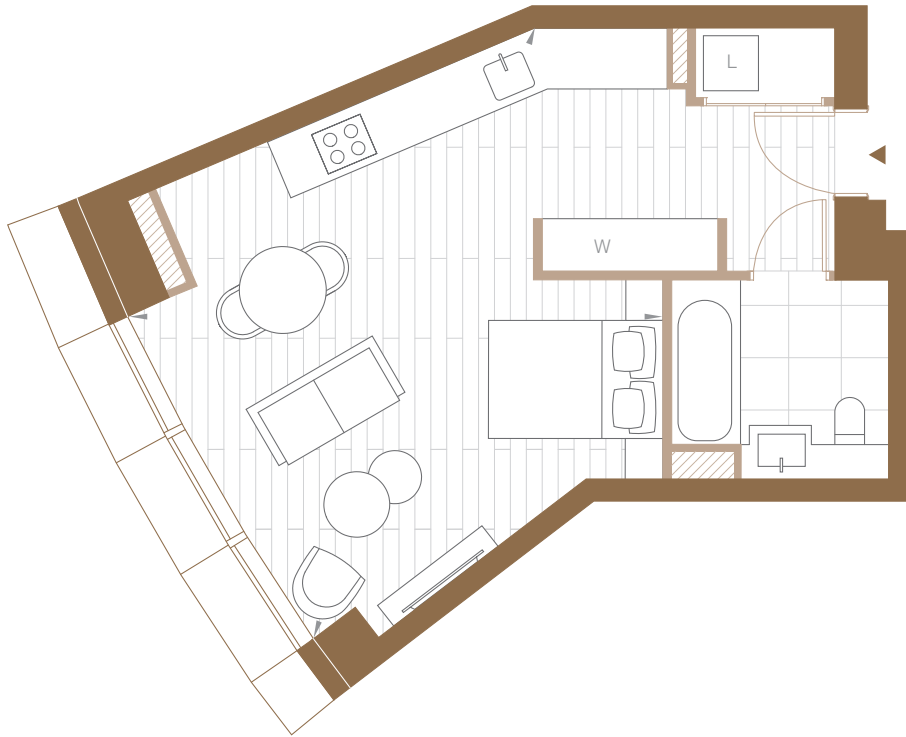

ASPEN

CANARY WHARF

STUDIO

23.07 – 31.07
32.06 – 33.06

Total Internal Area 42.1 sq m / 453 sq ft
Living & Dining 7455 x 6130 mm

Legend
W – Wardrobe
L – Laundry