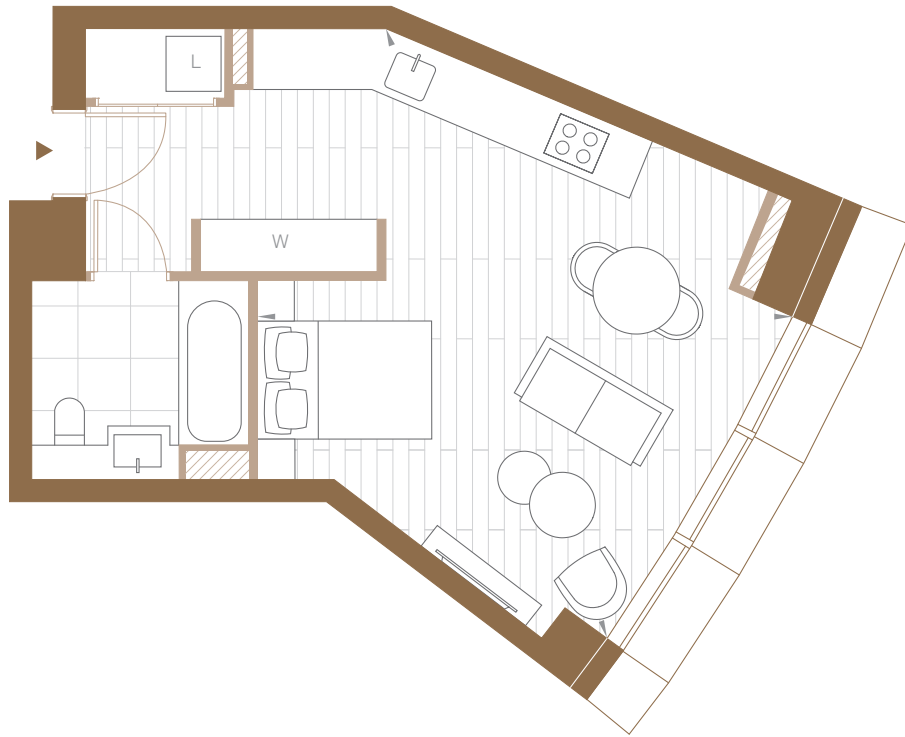

ASPEN

CANARY WHARF

STUDIO

23.04 – 31.04

32.03 – 33.03

34.04 – 41.04

Total Internal Area 42 sq m / 452 sq ft
Living & Dining 7455 x 6130 mm

Legend

W – Wardrobe
L – Laundry