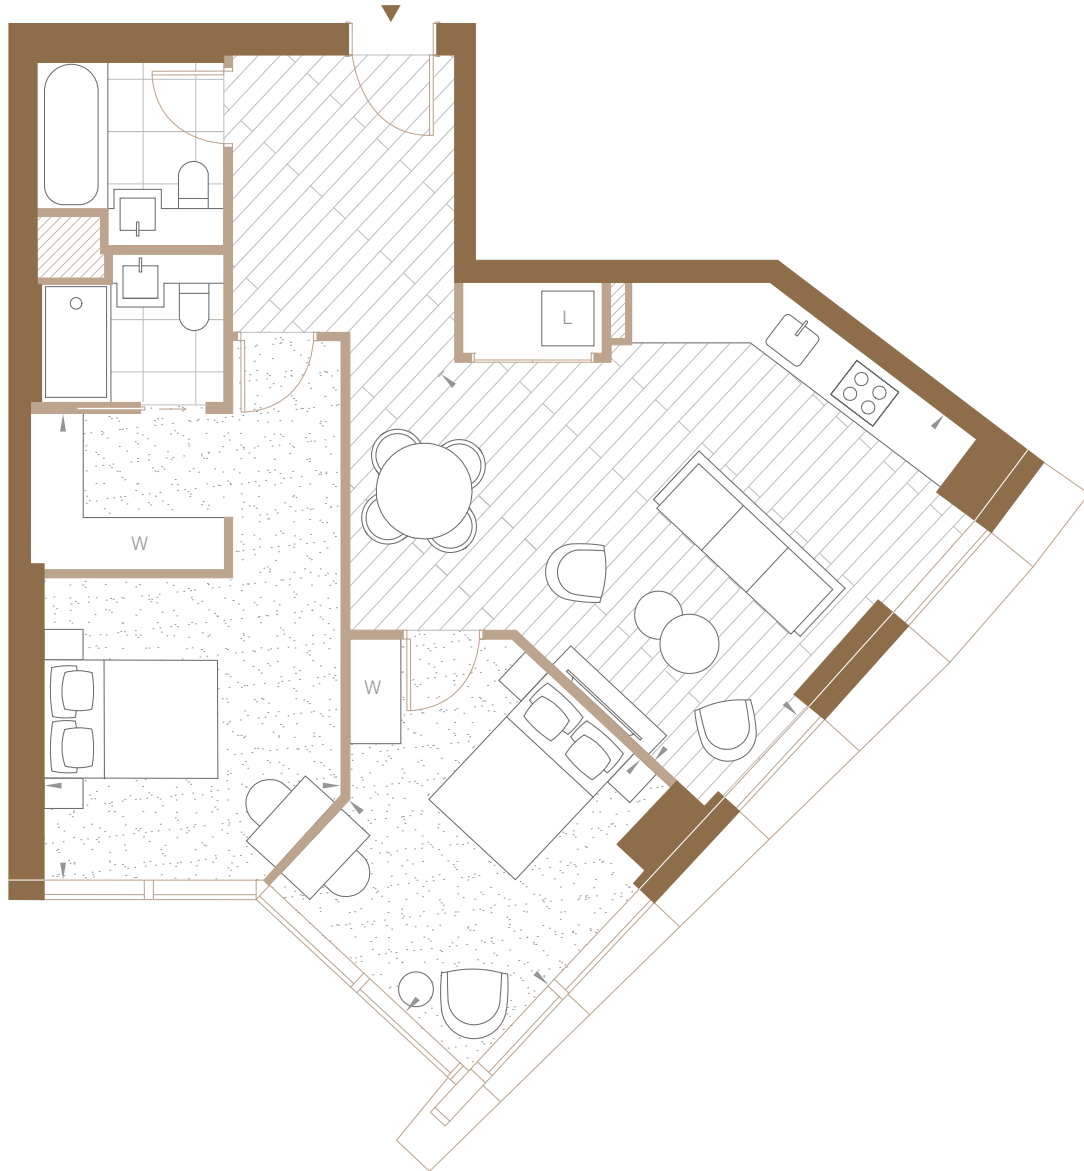

ASPEN

CANARY WHARF

2 BEDROOM

44.05 – 62.05

Total Internal Area 79.9 sq m / 860 sq ft

Living & Dining 5120 x 5860 mm

Bedroom 1 3420 x 5380 mm

Bedroom 2 3985 x 3115 mm

Legend

W – Wardrobe

L – Laundry