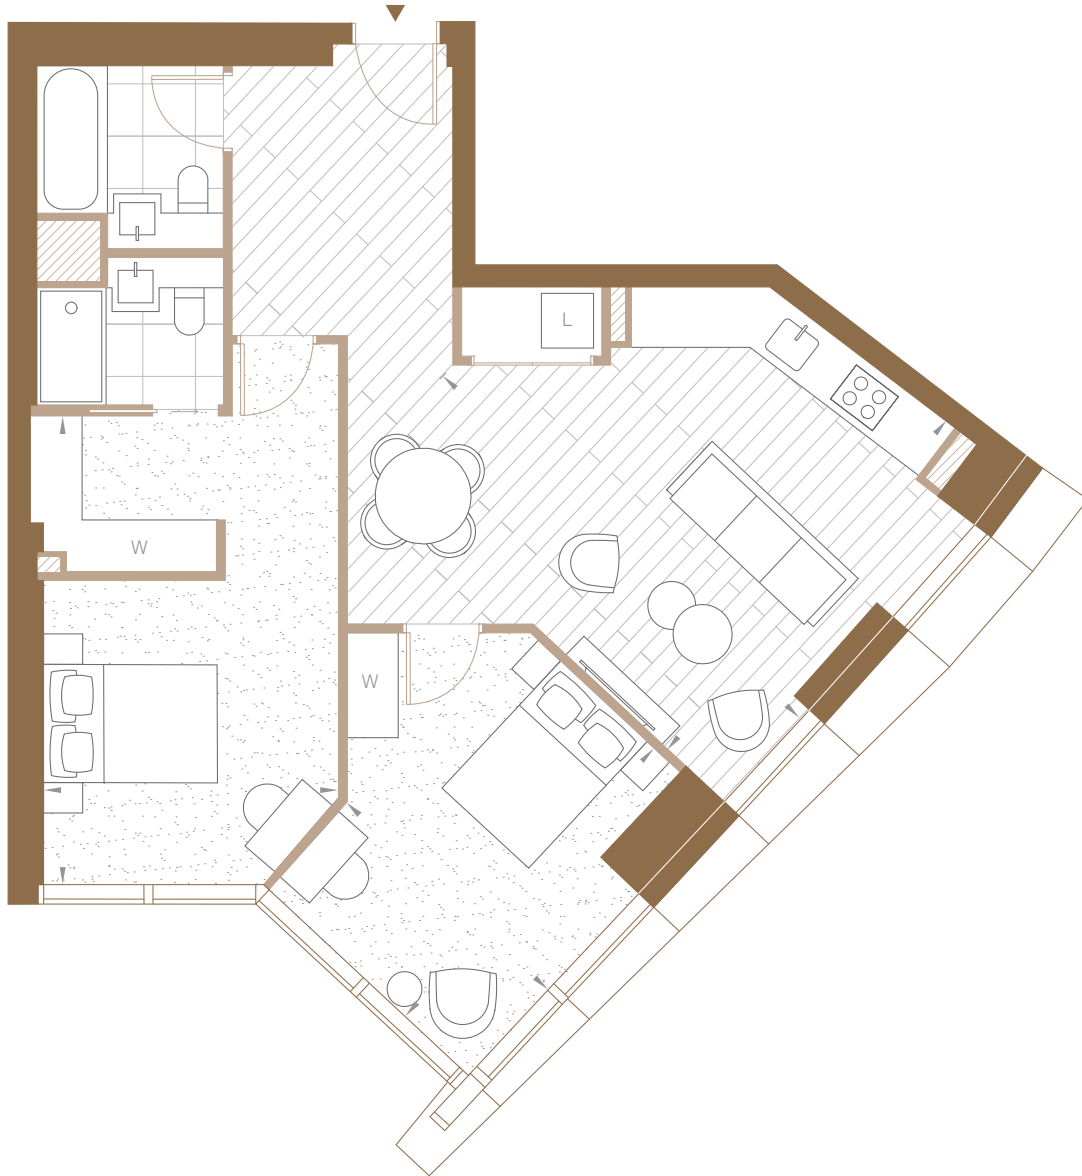

## 2 BEDROOM

24.05 – 31.05  
32.04 – 33.04  
34.05 – 39.05

<b>Total Internal Area</b>	<b>79.8 sq m / 859 sq ft</b>
Living & Dining	4945 x 5680 mm
Bedroom 1	3390 x 5380 mm
Bedroom 2	4205 x 3165 mm

### Legend

W – Wardrobe  
L – Laundry

Canary Wharf